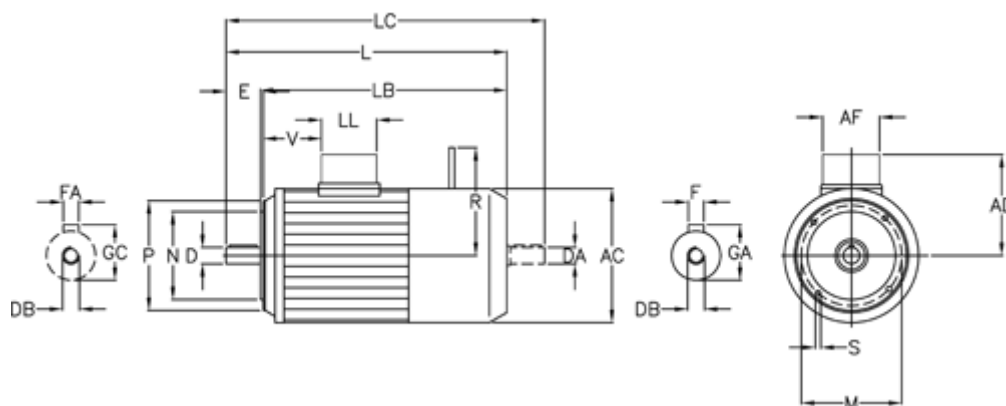

# Data Sheet

Article number: 2510001104120401500

Description: Bonfiglioli brake motor BX90S-4 1.1KW FD14  
1400 rpm 3x230/400v 50HZ IP55 IE3 DC brake B3 stainless steel

## Measures

A/F = 98	EA = 24	LL = 98
AC = 176	F = 8	M = 115
AD = 133	FA = 8	N = 95
D = 24	GA = 27.0	P = 140
DA = M8	GC = 27.0	R = 160
DB = M8	L = 409	S = M8
DB1 = M8	LB = 359	T = 3.0
E = 50	LC = 461	V = 95